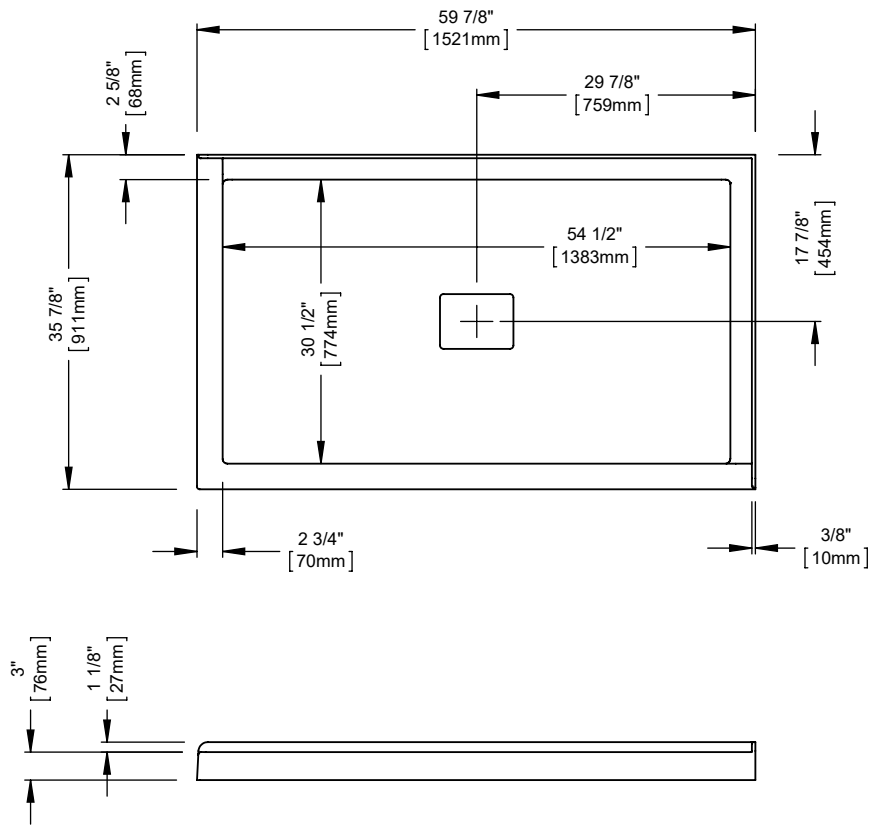

Produits Neptune
Rouge

ROUGE 6036 2BD

Shower base

* All dimensions are approximate and subject to change without notice.
Please refer to the installation guide before beginning the installation.