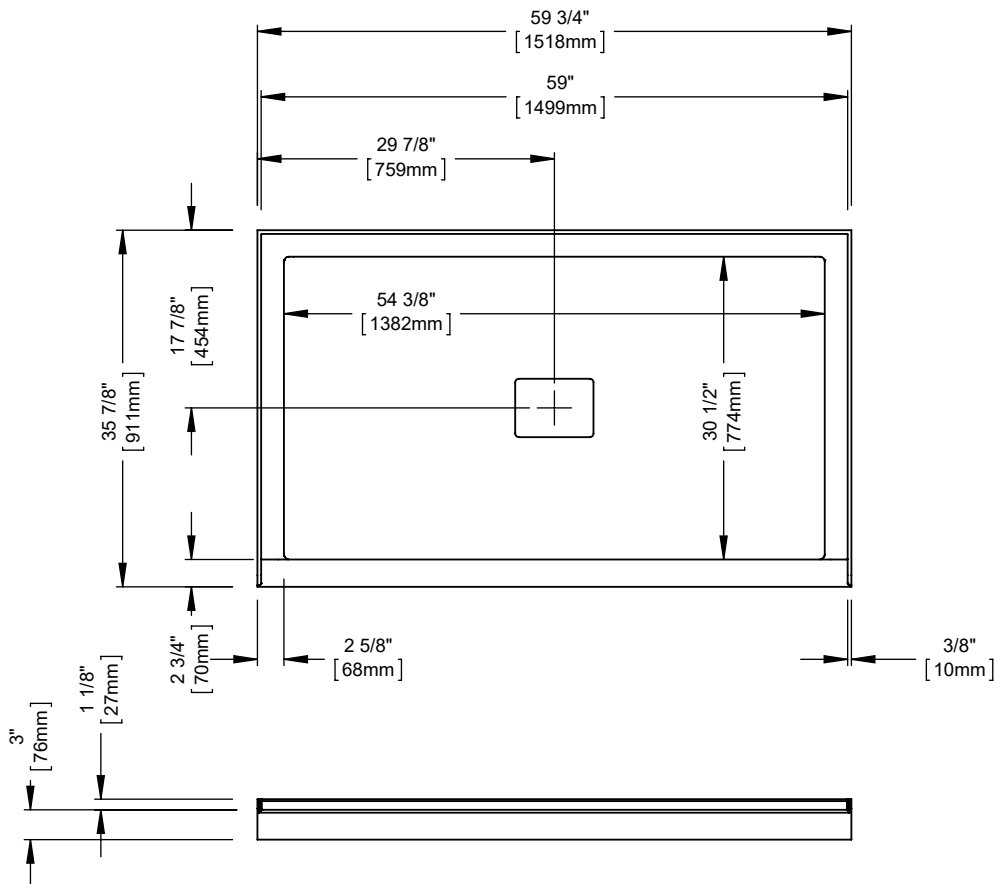

Produits Neptune
Rouge

ROUGE 6036 2BG

Shower base

*All dimensions are approximate and subject to change without notice.
Please refer to the installation guide before beginning the installation.

Produits Neptune
Rouge

ROUGE 6036 3B

Shower base

*All dimensions are approximate and subject to change without notice.
Please refer to the installation guide before beginning the installation.