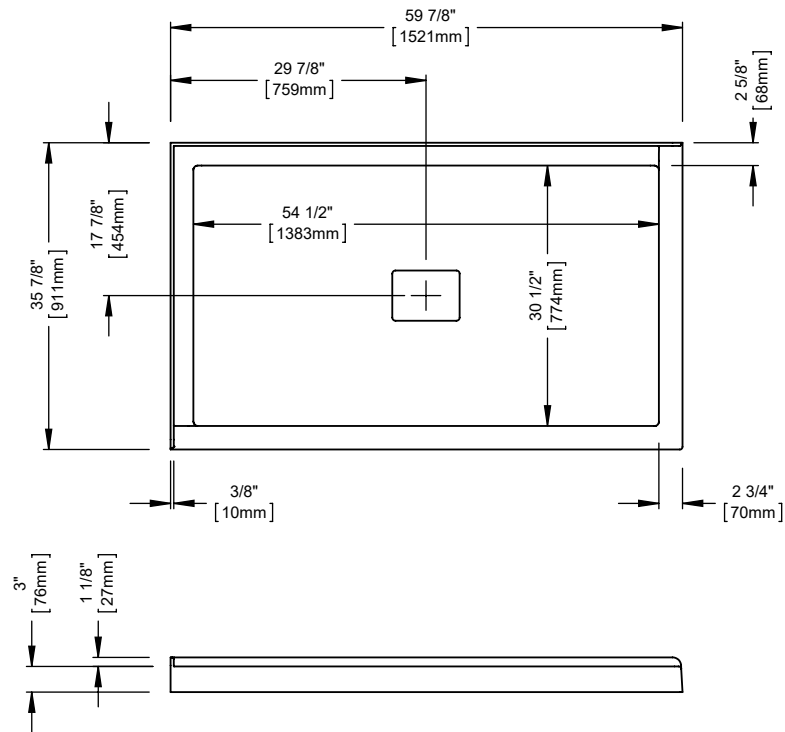

Produits Neptune
Rouge

ROUGE 6036 2BG

Shower base

*All dimensions are approximate and subject to change without notice.
Please refer to the installation guide before beginning the installation.